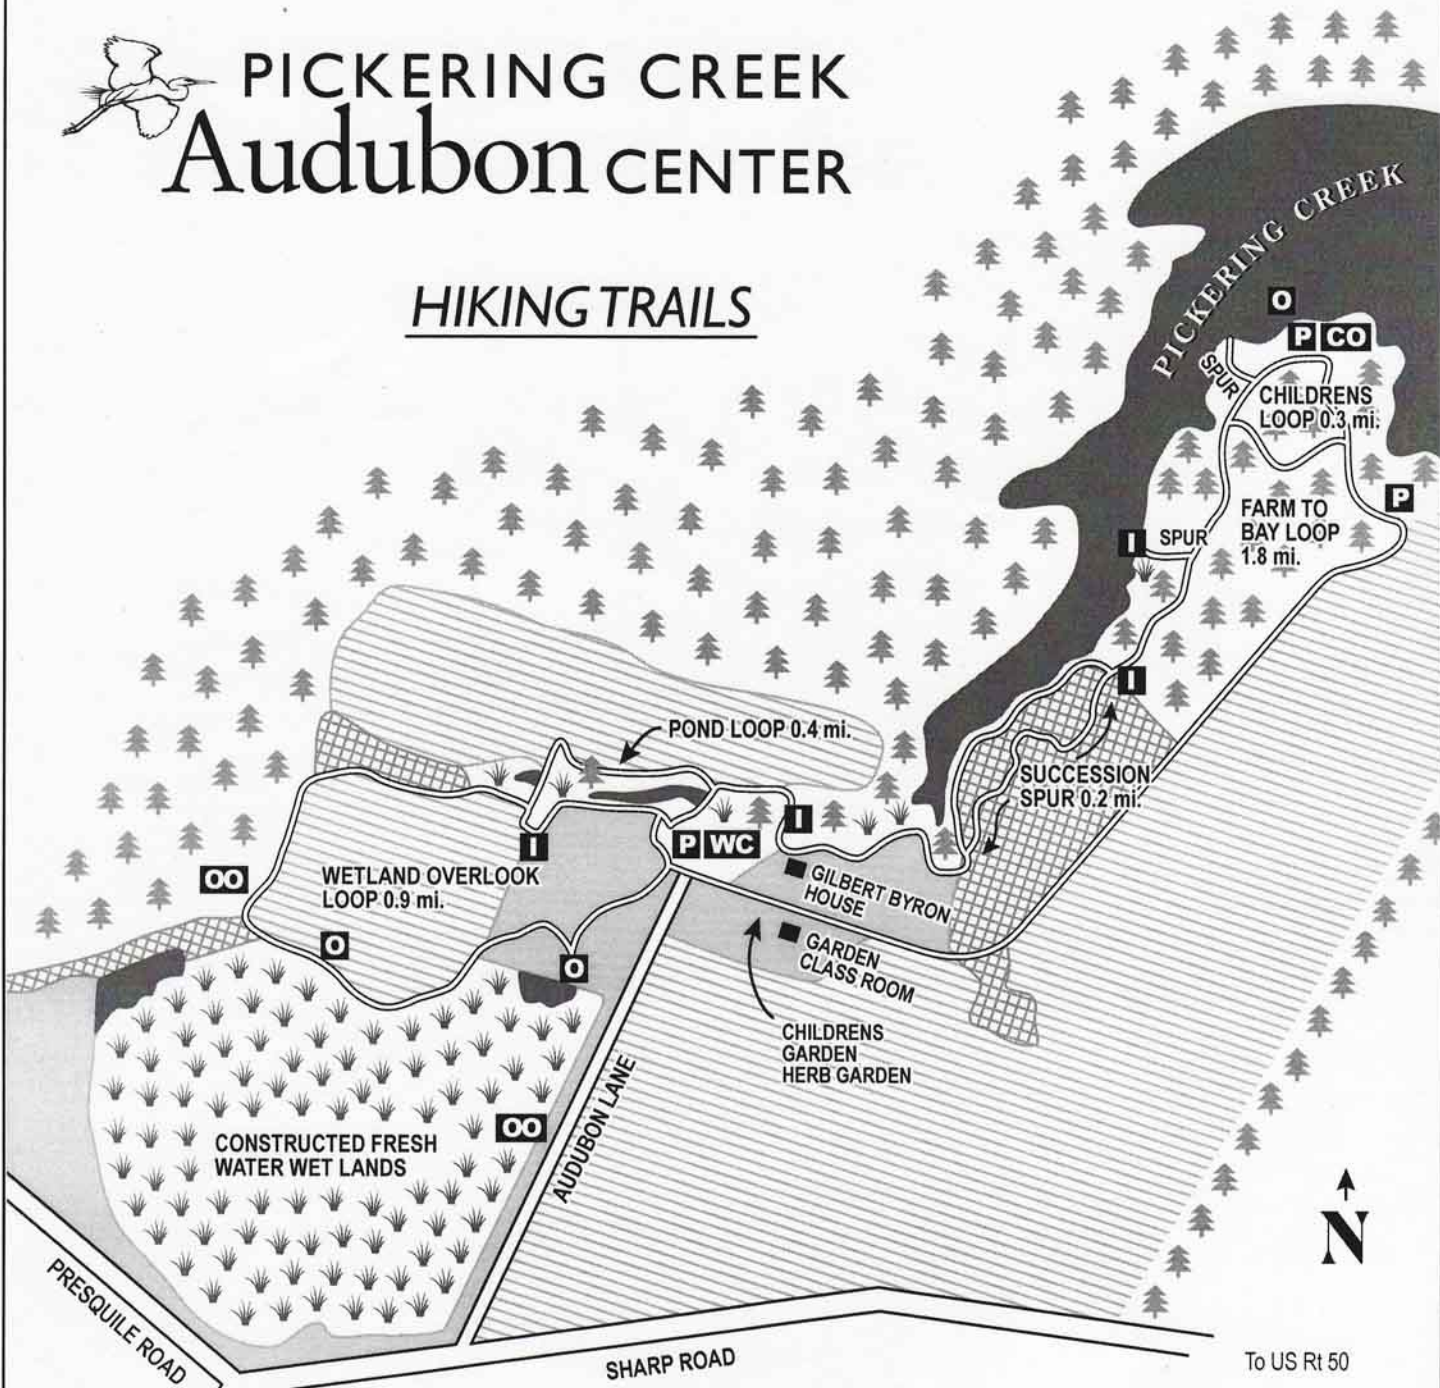

PICKERING CREEK Audubon CENTER

HIKING TRAILS

MAP SYMBOLS AND CULTURE

- | | |
|------------------------------|----------------------------|
| Parking & Picnicing P | Wetland |
| Observation Deck O | Forest |
| Observation Blind OO | Farm Field |
| Interpretive Sign I | Field to Forest Succession |
| Welcome Center WC | Meadow |
| Center Office CO | Water |

To Unionville
and MD Rt 33

To US Rt 50